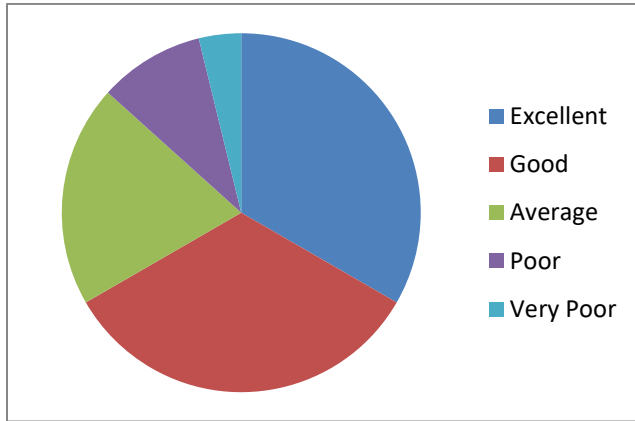

3. The workshop was well organized.

4. The information presented was relevant and useful

I/C PRINCIPAL
Chandrabhan Sharma College
of Arts, Science & Commerce
Powai-Vihar, Powai, Mumbai - 400 076
Tel. 25704526 / 25704530