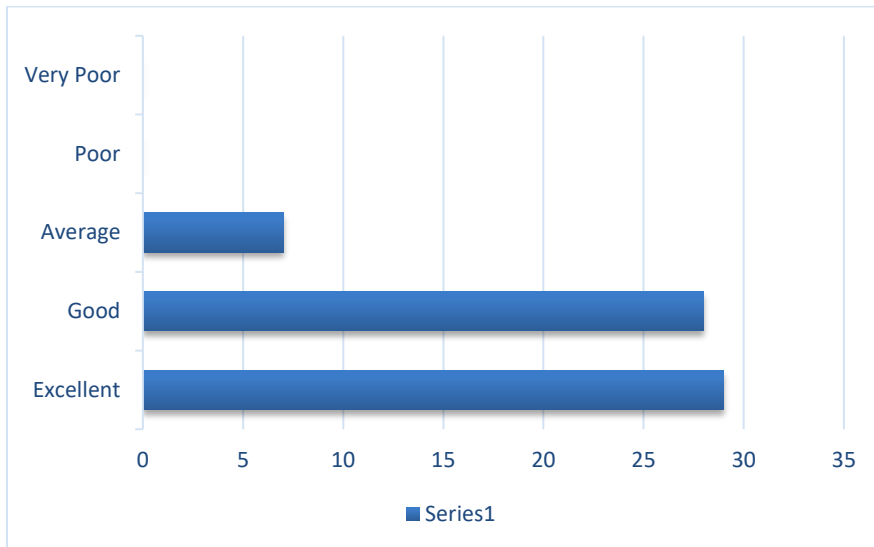

8. How would you rate this Certificate Program?

I/C PRINCIPAL
Chandrabhan Sharma College
of Arts, Science & Commerce
Powai-Vihar, Powai, Mumbai - 400 076
Tel. 25704526 / 25704530