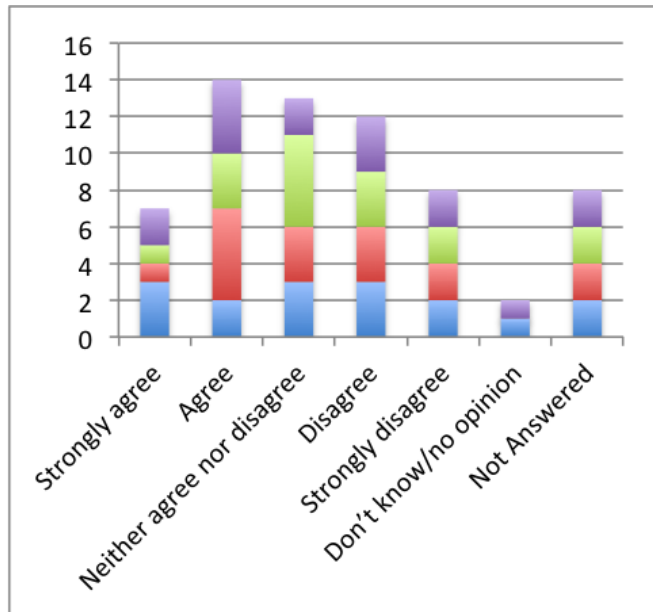

Smt. Durgadevi Sharma Charitable Trust's
Chandrabhan Sharma College
of Arts, Science & Commerce
(Affiliated to The University of Mumbai)
Accredited by NAAC 'B+'

The information presented was relevant

I/C PRINCIPAL
Chandrabhan Sharma College
of Arts, Science & Commerce
Powai-Vihar, Powai, Mumbai - 400 076
Tel. 25704526 / 25704530

Powai Vihar, Powai, Mumbai - 400 076, Maharashtra, India. Tel.: +91 22 2570 4526 / 2570 4530
E-mail: cbscollege@gmail.com Website: www.cscollege.co.in