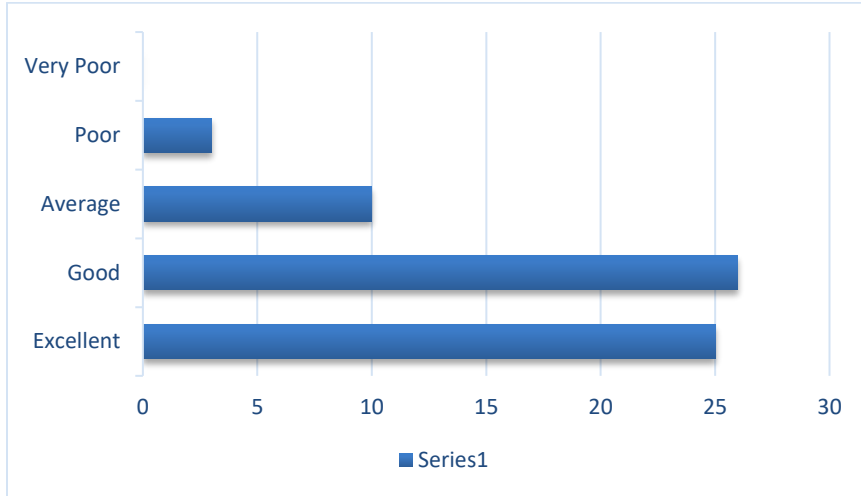

7. The length of the Certificate Programme was appropriate