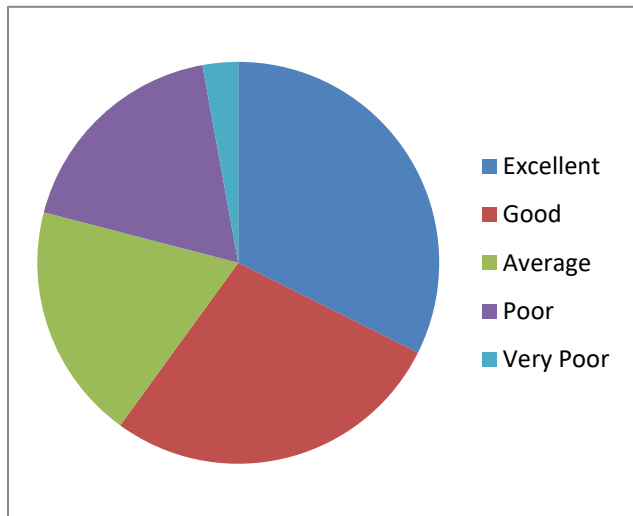

7. The length of the seminar was appropriate

8. How would you rate this workshop?

I/C PRINCIPAL
Chandrabhan Sharma College
of Arts, Science & Commerce
 Powai-Vihar, Powai, Mumbai - 400 076
 Tel. 25704526 / 25704530