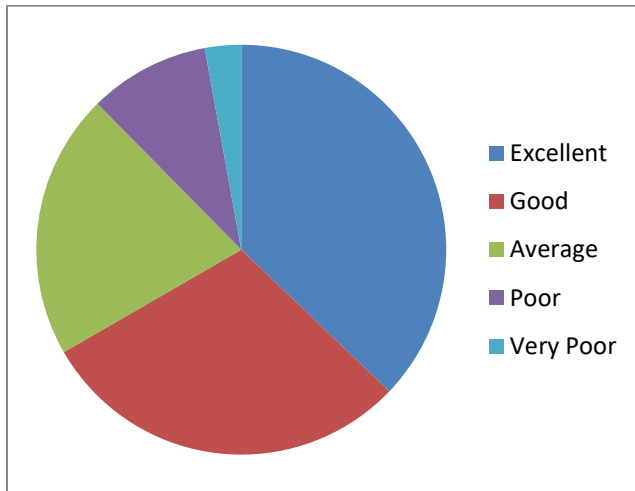

3. The workshop was well organized.

4. The information presented was relevant and useful

I/C PRINCIPAL
Chandrabhan Sharma College
of Arts, Science & Commerce
Powai-Vihar, Powai, Mumbai - 400 076
Tel. 25704526 / 25704530