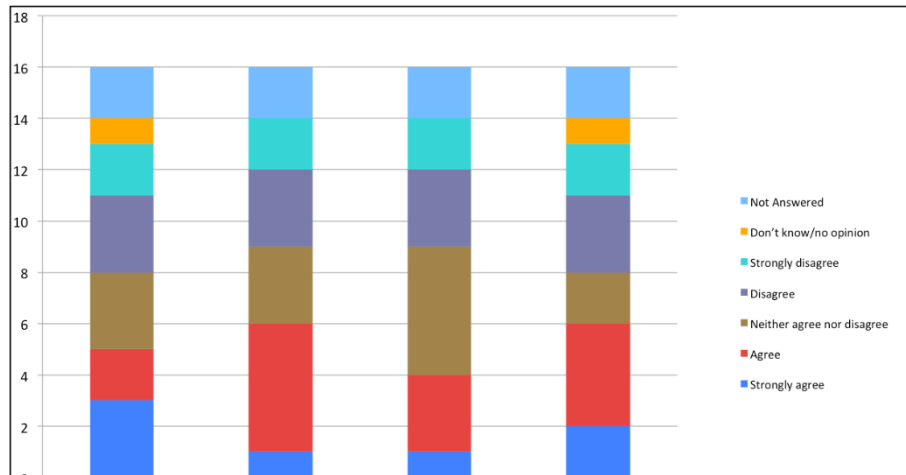

3. The speaker had a good understanding of the topics?

4. The content was helpful?

I/C PRINCIPAL
Chandrabhan Sharma College
of Arts, Science & Commerce
Powai-Vihar, Powai, Mumbai - 400 076
Tel. 25704526 / 25704530