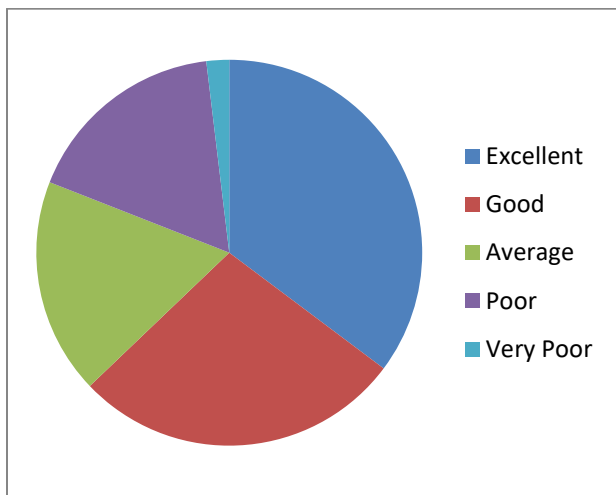

7. The length of the seminar was appropriate

8. How would you rate this workshop?

I/C PRINCIPAL
Chandrabhan Sharma College
of Arts, Science & Commerce
 Powai-Vihar, Powai, Mumbai - 400 076
 Tel. 25704526 / 25704530