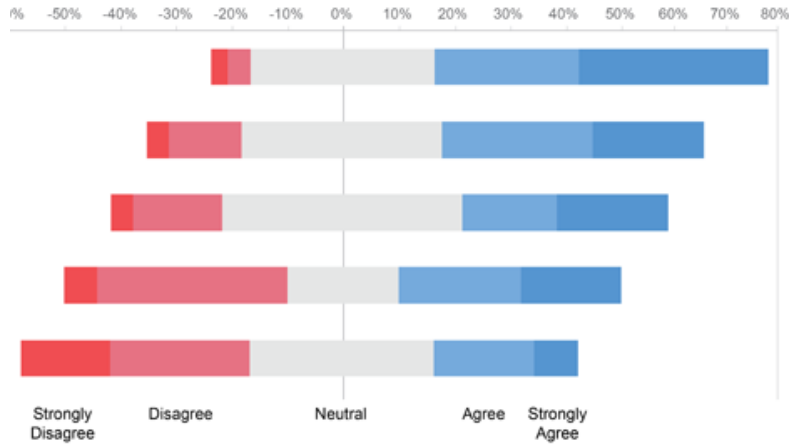

3. The speaker had a good understanding of the topics?

4. The content was helpful?

I/C PRINCIPAL
Chandrabhan Sharma College
of Arts, Science & Commerce
Powai-Vihar, Powai, Mumbai - 400 076
Tel. 25704526 / 25704530