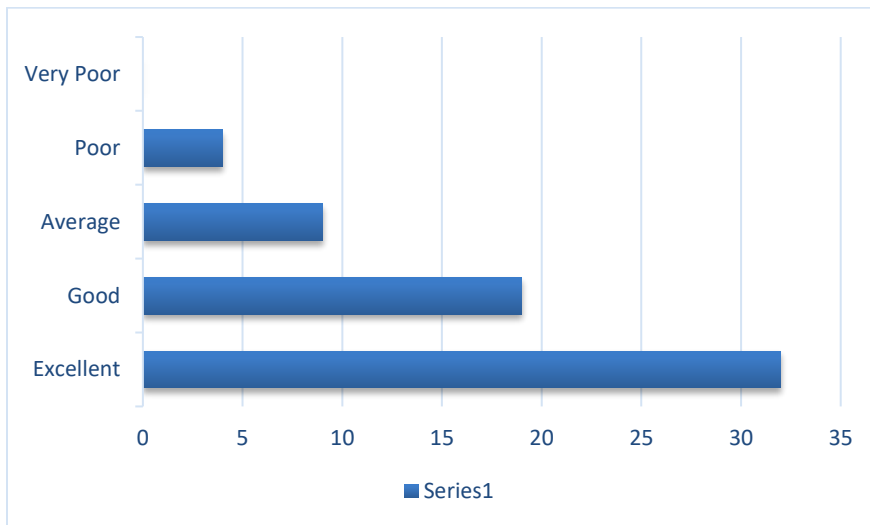

4. The information presented was relevant and useful

I/C PRINCIPAL
Chandrabhan Sharma College
of Arts, Science & Commerce
Powai-Vihar, Powai, Mumbai - 400 076
Tel. 25704526 / 25704530