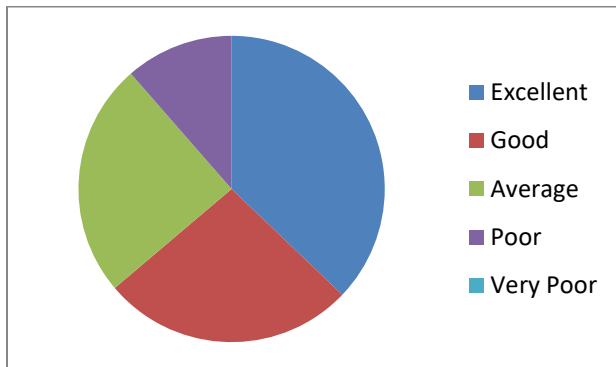

FEEDBACK ANALYSIS

Certificate Program in Personality Enhancement & Soft Skill Development Programme

1. Objectives were stated clearly

2. The content was helpful