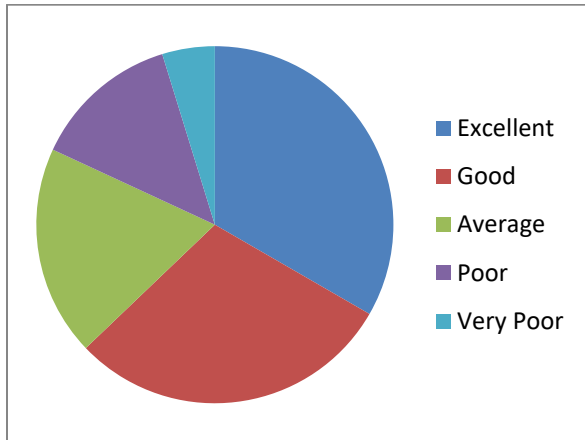

5. The speaker had a good understanding of the topics

6. The presenter provided adequate time for questions and answered them satisfactorily.