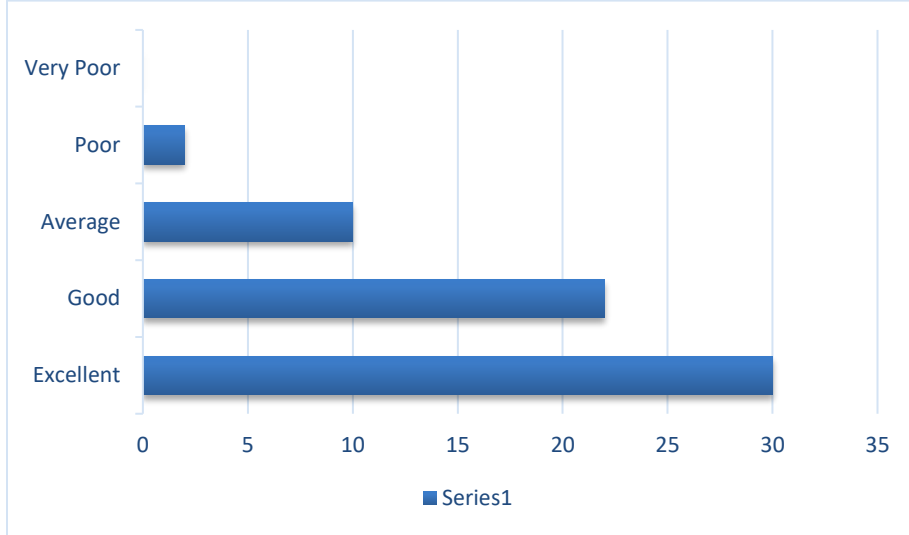

Certificate Program in English Speaking Course

1. Objectives of the course were stated clearly

2. The content of the Program was helpful

I/C PRINCIPAL
Chandrabhan Sharma College
of Arts, Science & Commerce
 Powai-Vihar, Powai, Mumbai - 400 076
 Tel. 25704526 / 25704530