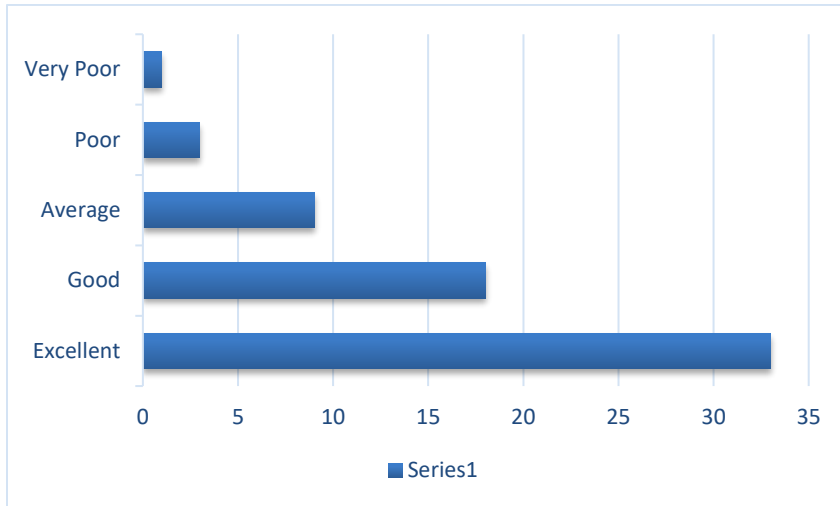

5. The speaker had a good understanding of the topics

6. The presenter provided adequate time for questions and answered them satisfactorily.

I/C PRINCIPAL
Chandrabhan Sharma College
of Arts, Science & Commerce
Powai-Vihar, Powai, Mumbai - 400 076
Tel. 25704526 / 25704530