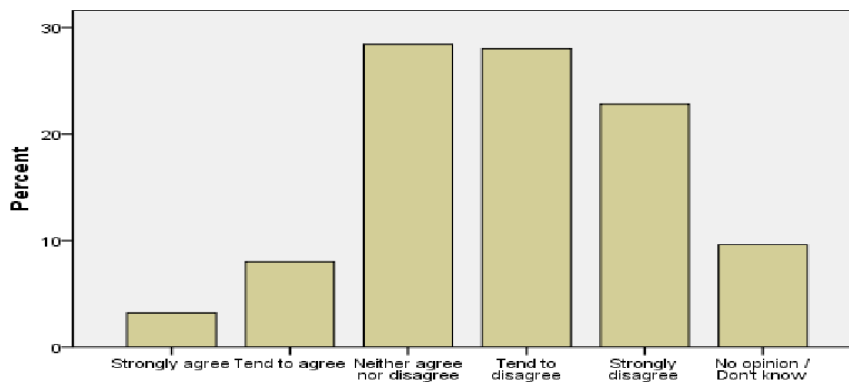

2. The information presented was relevant and useful?