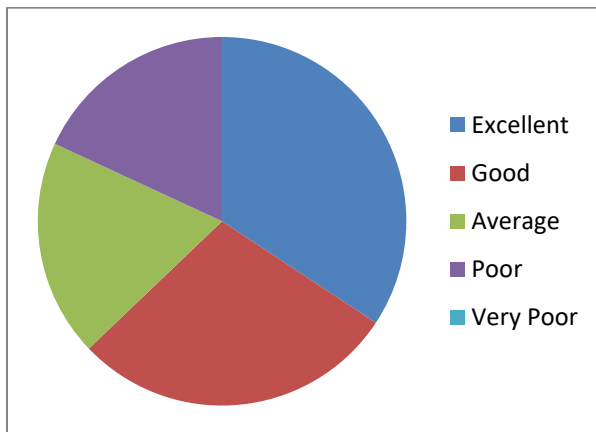

I/C PRINCIPAL
Chandrabhan Sharma College
of Arts, Science & Commerce
Powai-Vihar, Powai, Mumbai - 400 076
Tel. 25704526 / 25704530