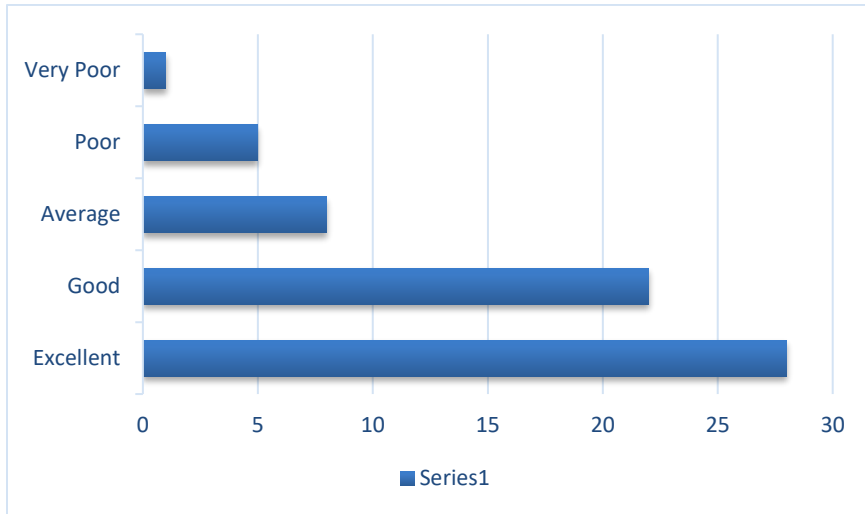

3. The Certificate Program was well organized.