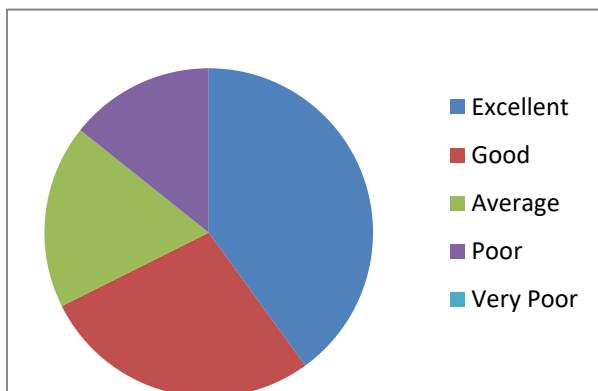

I/C PRINCIPAL
Chandrabhan Sharma College
of Arts, Science & Commerce
Powai-Vihar, Powai, Mumbai - 400 076
Tel. 25704526 / 25704530