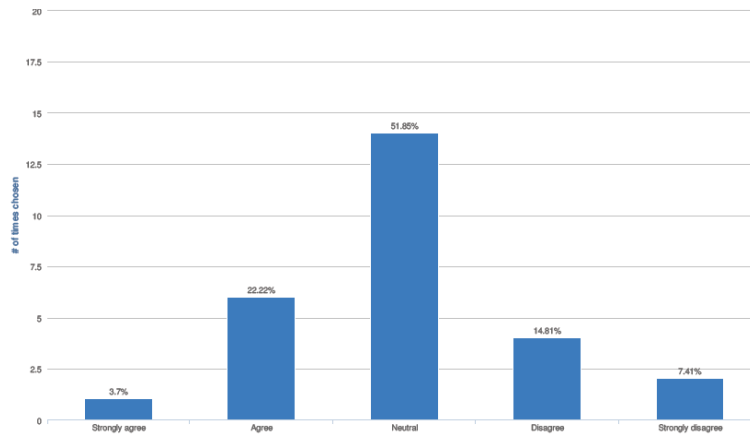

Department of Mass Media (2018-19)

Certificate Program on Creative Writing Feedback

1. Objectives of the course were stated clearly?