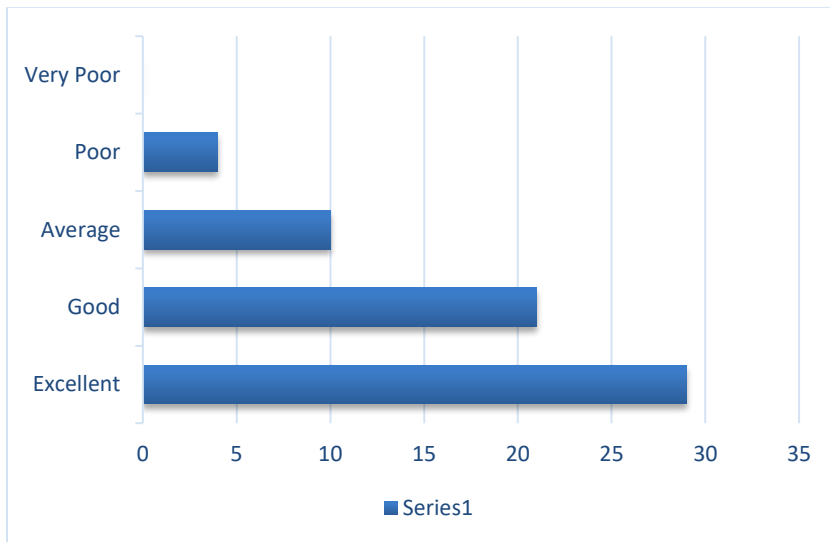

5. The speaker had a good understanding of the topics

6. The presenter provided adequate time for questions and answered them satisfactorily.

I/C PRINCIPAL
Chandrabhan Sharma College
of Arts, Science & Commerce
Powai-Vihar, Powai, Mumbai - 400 076
Tel. 25704526 / 25704530